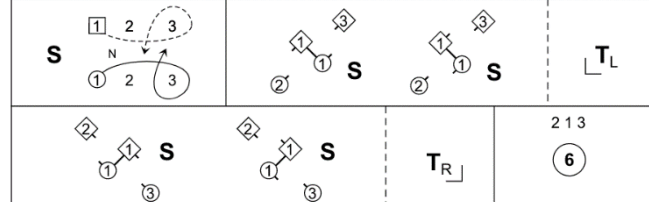

BILL CLEMENT MBE 8x32 J

John Wilkinson, 2008, RSCDS Book 47.1 3C/4C longwise set.