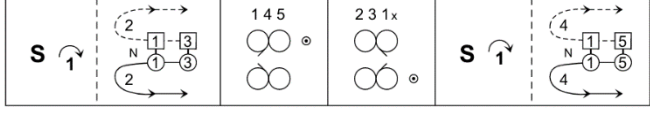

MISS JOHNSTONE OF ARDROSSAN 5x32 R

Roy Goldring, 2000, 14 Social Dances for 2000, RSCDS Thirty Popular Dances Vol 2 5C/5C longwise set.