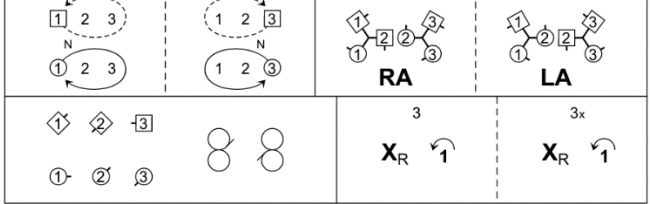

**PELORUS JACK 8x32 J**

Barry Skelton, 1993, Dolphin Book, RSCDS Book 41.1, RSCDS Thirty Popular Dances Vol 2 3C/4C longwise set.

**THE BRITISH GRENADIERS 8x32 R**

RSCDS MMM (11) 3C/4C longwise set.

**THE POET AND HIS LASS 3x32 S**