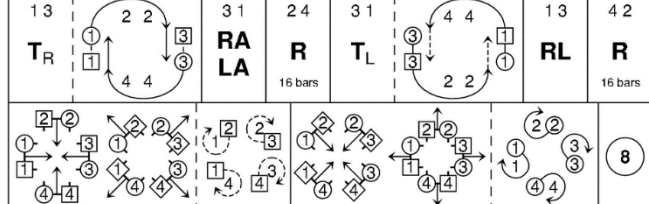

RSCDS Graded Book 1.5 2C/4C longwise set.

**LARGO LAW 8x32 S**

RSCDS MMM (49) 3C/4C longwise set.

**THE BARMKIN 88 R**

Roy Goldring, 24 Graded & Social Dances, RSCDS Graded Book 2.6 4C/4C square set.

**THE EDINBURGH TOY SHOP 8x32 J**

**12 COATES CRESCENT 4x32 S**

RSCDS, 1998, RSCDS Book 40.5 4C/4C longwise set.

**MAXWELL'S RANT 8x32 R**

Rutherford, 1755, RSCDS Book 18.10 3C/4C longwise set.

**INTERVAL**

**AUTUMN LEAVES 8x32 J**

Jane Lataille, 2003, Fun for All Seasons 3C/4C longwise set.

RSCDS Book 24.3 3C/4C longwise set.

**THE DEIL AMANG THE TAILORS 8x32 R**

Dale's Collection, 1799, RSCDS Book 14.7 3C/4C longwise set.