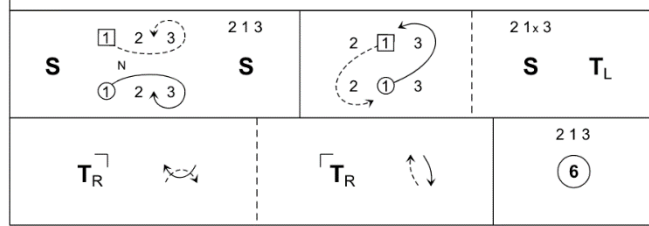

RSCDS Graded Book 1.5 2C/4C longwise set.

**LARGO LAW 8x32 S**

RSCDS MMM (49) 3C/4C longwise set.

**THE BARMKIN 88 R**

Roy Goldring, 24 Graded & Social Dances, RSCDS Graded Book 2.6 4C/4C square set.

**THE EDINBURGH TOY SHOP 8x32 J**