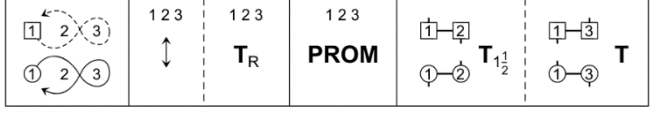

**12 COATES CRESCENT 4x32 S**

RSCDS, 1998, RSCDS Book 40.5 4C/4C longwise set.

**MAXWELL'S RANT 8x32 R**

Rutherford, 1755, RSCDS Book 18.10 3C/4C longwise set.

**INTERVAL**

**AUTUMN LEAVES 8x32 J**

Jane Lataille, 2003, Fun for All Seasons 3C/4C longwise set.